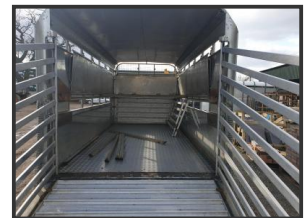

ELLWOOD

FARM MACHINERY

ifor williams tri axle 14ft cattle trailer sheep decks and dividers

£3,250.00

complete with sheep decks cattle dividers sheep dividers air flow flap

Product Details

Category/Type	TRAILERS
Make	ifor williams tri axle 14ft cattle trailer
Model	sheep decks and dividers
Year	-
Hours	-