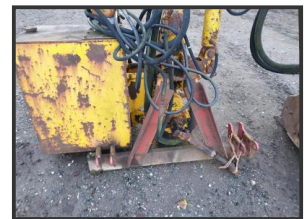

ELLWOOD

FARM MACHINERY

tractor 3 point linkage hedge cutter

£1,125.00

fits standard 3 point linkage any size of tractor,

Product Details

Product Details	
<i>Category/Type</i>	<i>Implements</i>
<i>Make</i>	<i>tractor 3 point linkage</i>
<i>Model</i>	<i>hedge cutter</i>
<i>Year</i>	-
<i>Hours</i>	-