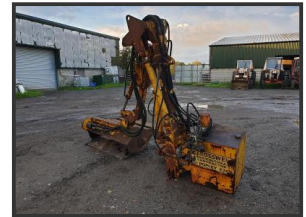

ELLWOOD

FARM MACHINERY

tractor 3 point linkage hedge cutter

£1,125.00

fits standard 3 point linkage any size of tractor,

Product Details

Product Details	
<i>Category/Type</i>	<i>Implements</i>
<i>Make</i>	<i>tractor 3 point linkage</i>
<i>Model</i>	<i>hedge cutter</i>
<i>Year</i>	-
<i>Hours</i>	-

Milton Brooke Estate, Barrow Lane, Chester, Cheshire, CH3 7HW

Tel: 07882 703460

www.ellwoodfarmmachinery.co.uk ellwoodcontractorsltd@gmail.com